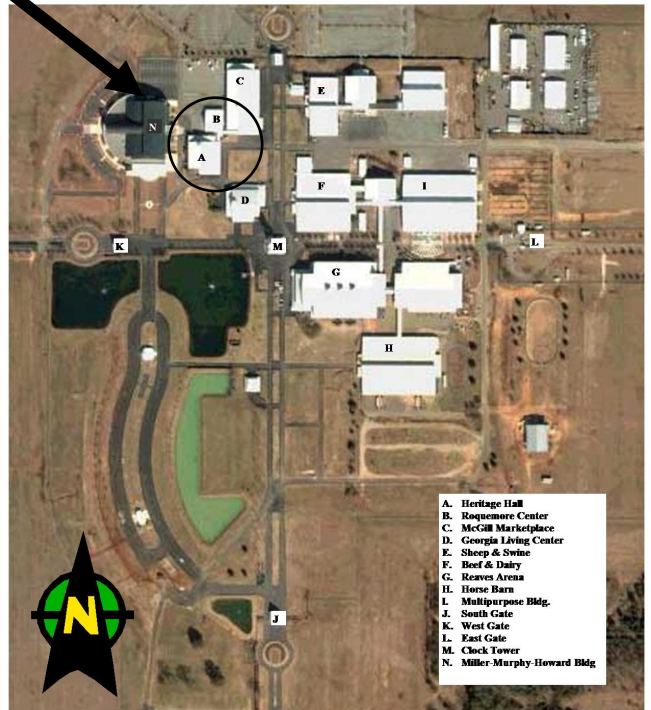

# 2009 Georgia WIT Rally

## Westward Ho The Wagons

**Information & Daily Announcements**

Georgia National Fairgrounds, Perry, GA

**Games Area**