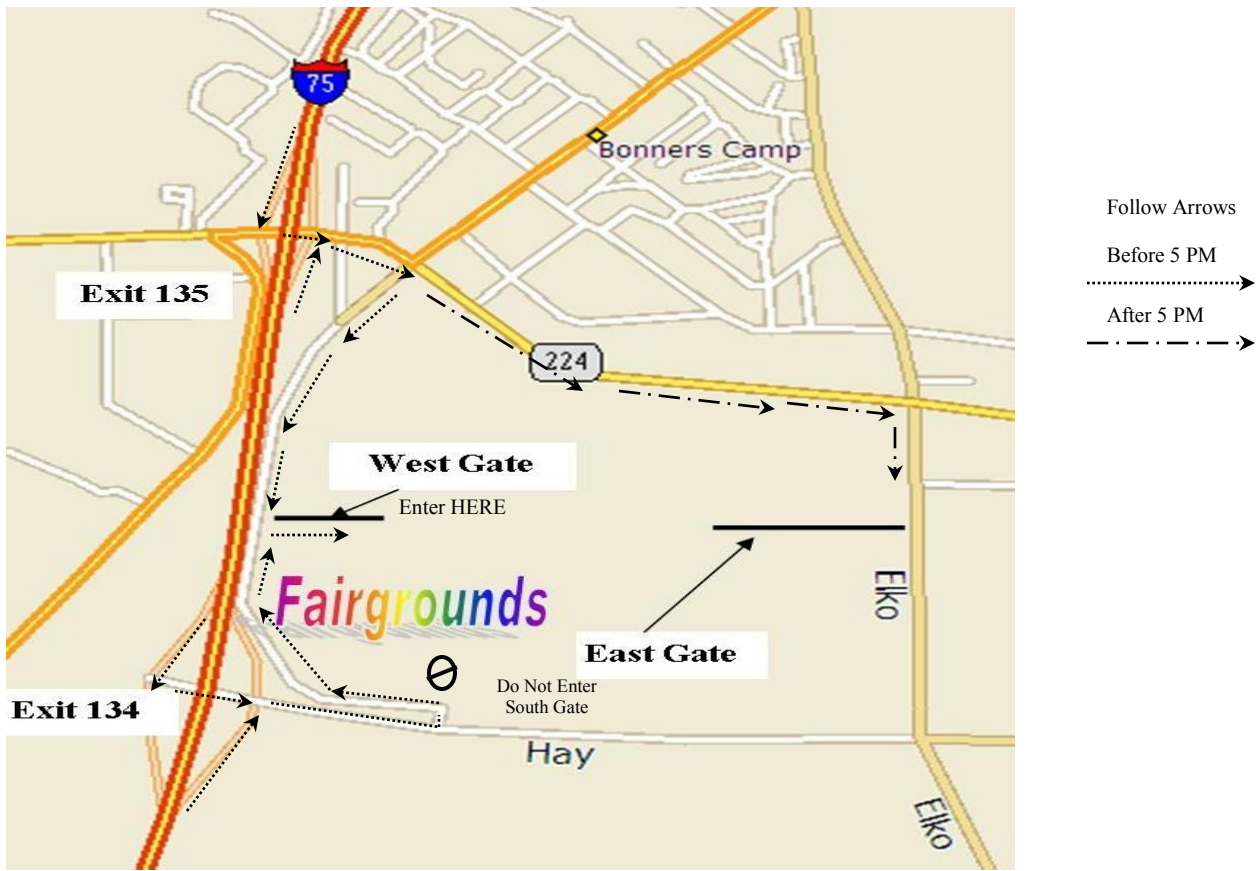

This is how to find the Rally.
You can find more information at <http://rally.gawit.com>

The West Gate is the check in gate!

Before 5:00 PM

From I-75

Exit 134

Go east from ramp turn into road for service drive. Follow service drive around to West Gate.

Exit 135

Go east from ramp, turn right on to service drive and follow to West Gate.

Traveling South on I-75

After 5:00PM

Exit 135

Use the East Gate. Go east from ramp and turn right at sign for East Gate at the far side of the fairgrounds. Look for East Gate.

If you arrive after 5 PM please call Dan Rankin at **678-772-9524** or Fred Tomsett at **404-626-3696** and we will arrange for someone to guide you in from the East gate.

East Gate is accessible 24 hours

For GPS:

Address "**401 Larry Walker Parkway, Perry, GA**" in GPS will get you to Exit 135 and close to fairgrounds